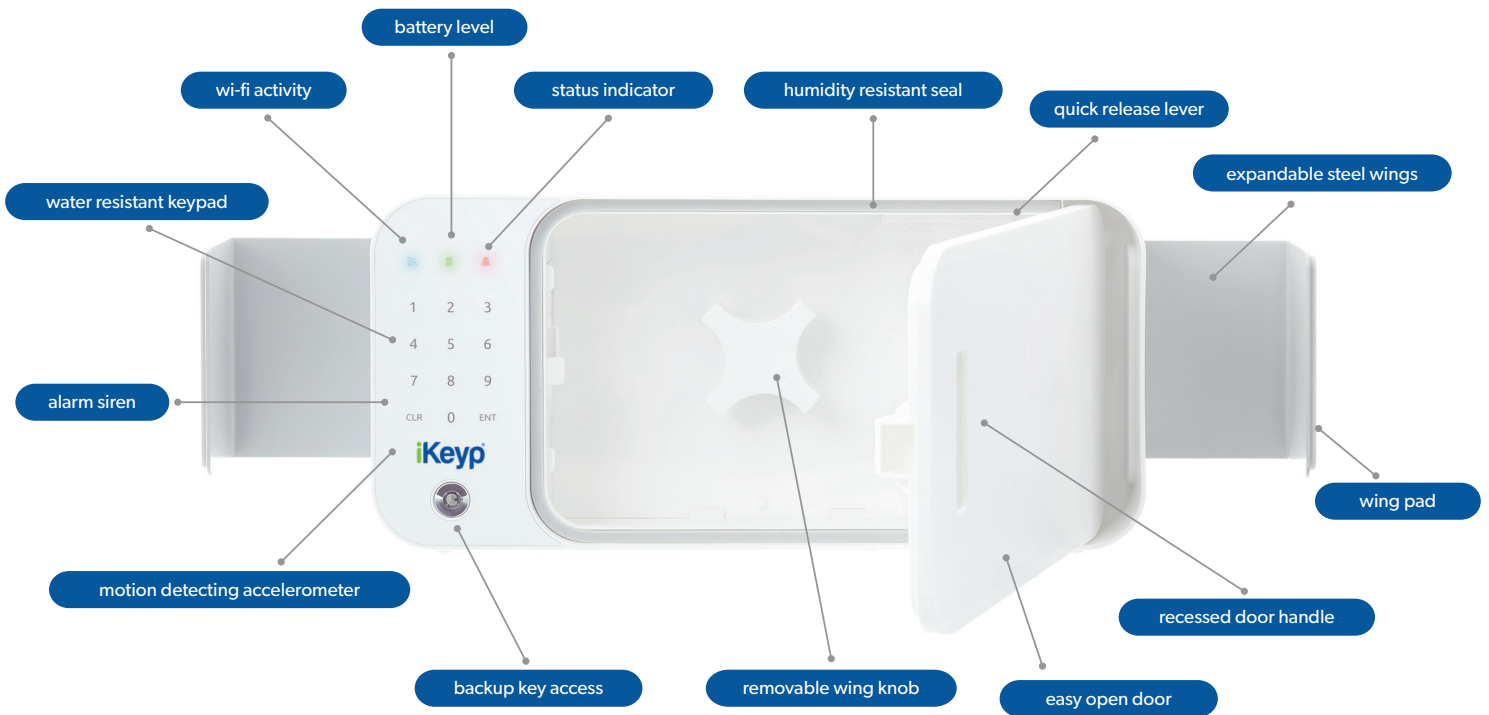

Advanced Technology Features